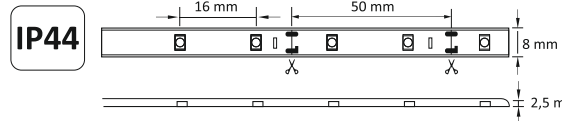

index: 302021; 301253; 301291; 301246; 301284

12V DC	24 W	300 LED SMD	120° ✕	25000h
≥12500 ON OFF				+5 +25 °C