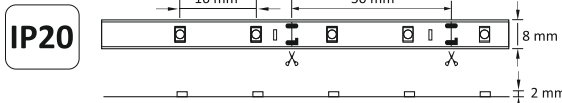

index: 302021; 301253; 301291; 301246; 301284

12V DC	24 W	300 LED SMD	120° ✕	25000h
≥12500 ON OFF				+5 +25 °C